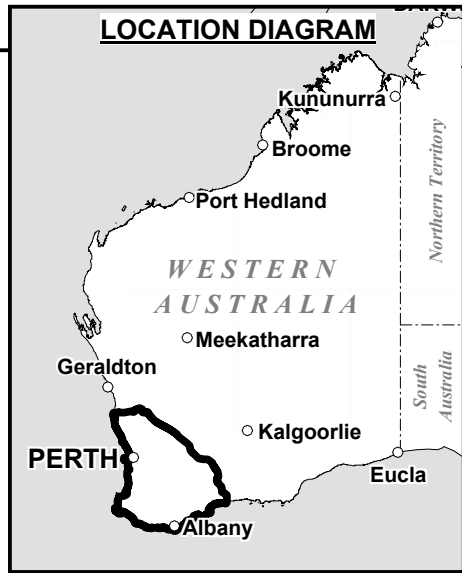

NATIONAL NATIVE
TITLE TRIBUNAL

LOCATION DIAGRAM

***SINGLE NOONGAR CLAIM
(AREA 1)***

**Location of Single Noongar Claim (Area 1)
within the State of Western Australia**

KILOMETRES
Data Statement

Application boundary data sourced from DLI, WA.

Other locational data sourced from Geoscience Australia.

Compiled by the National Native Title Tribunal on 28 February 2005.

118° E

120° E