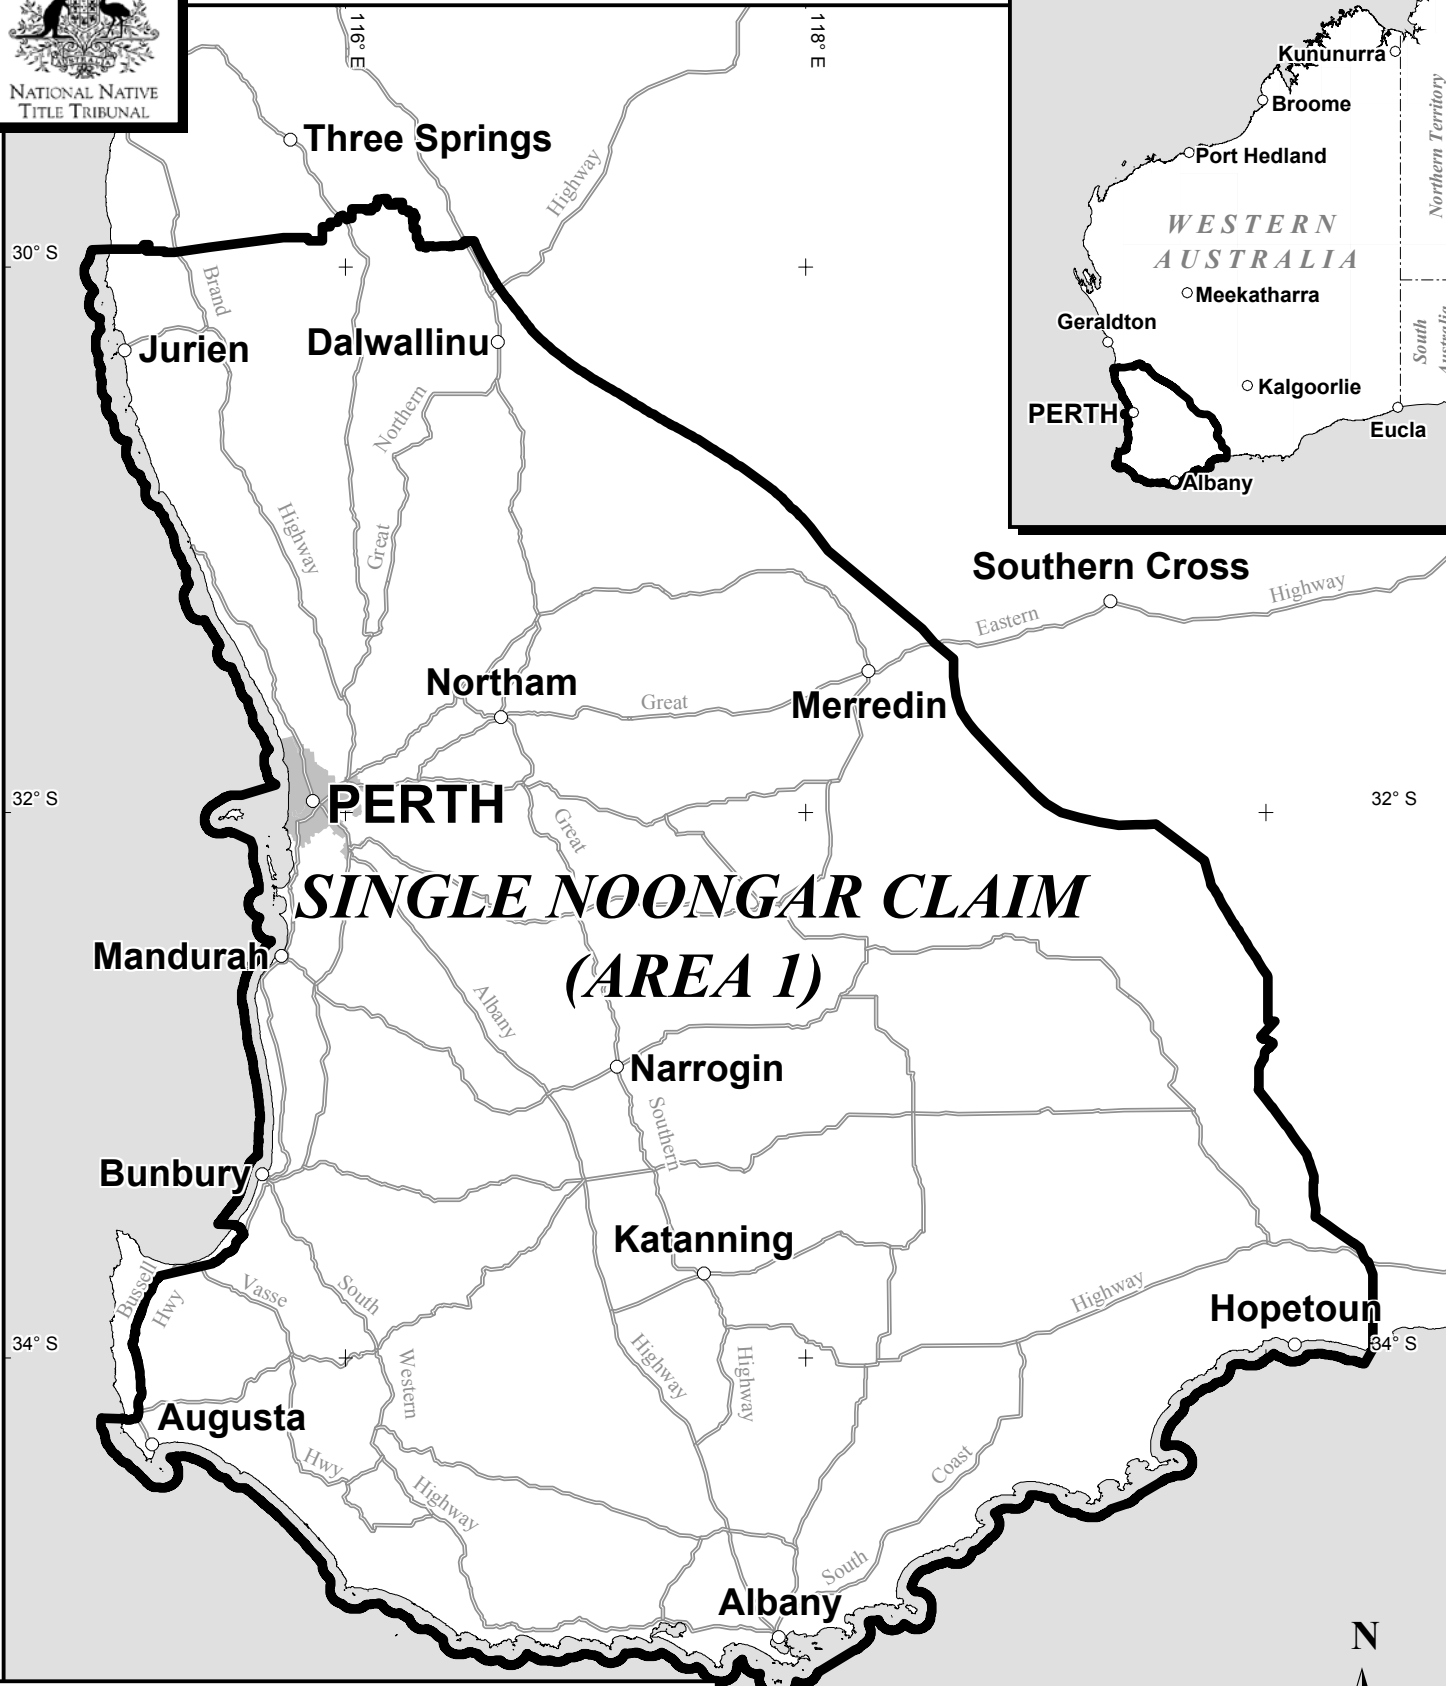

NATIONAL NATIVE
TITLE TRIBUNAL

LOCATION DIAGRAM

***SINGLE NOONGAR CLAIM
(AREA 1)***

**Location of Single Noongar Claim (Area 1)
within the State of Western Australia**

KILOMETRES
Data Statement

Application boundary data sourced from DLI, WA.

Other locational data sourced from Geoscience Australia.

Compiled by the National Native Title Tribunal on 28 February 2005.

118° E

120° E